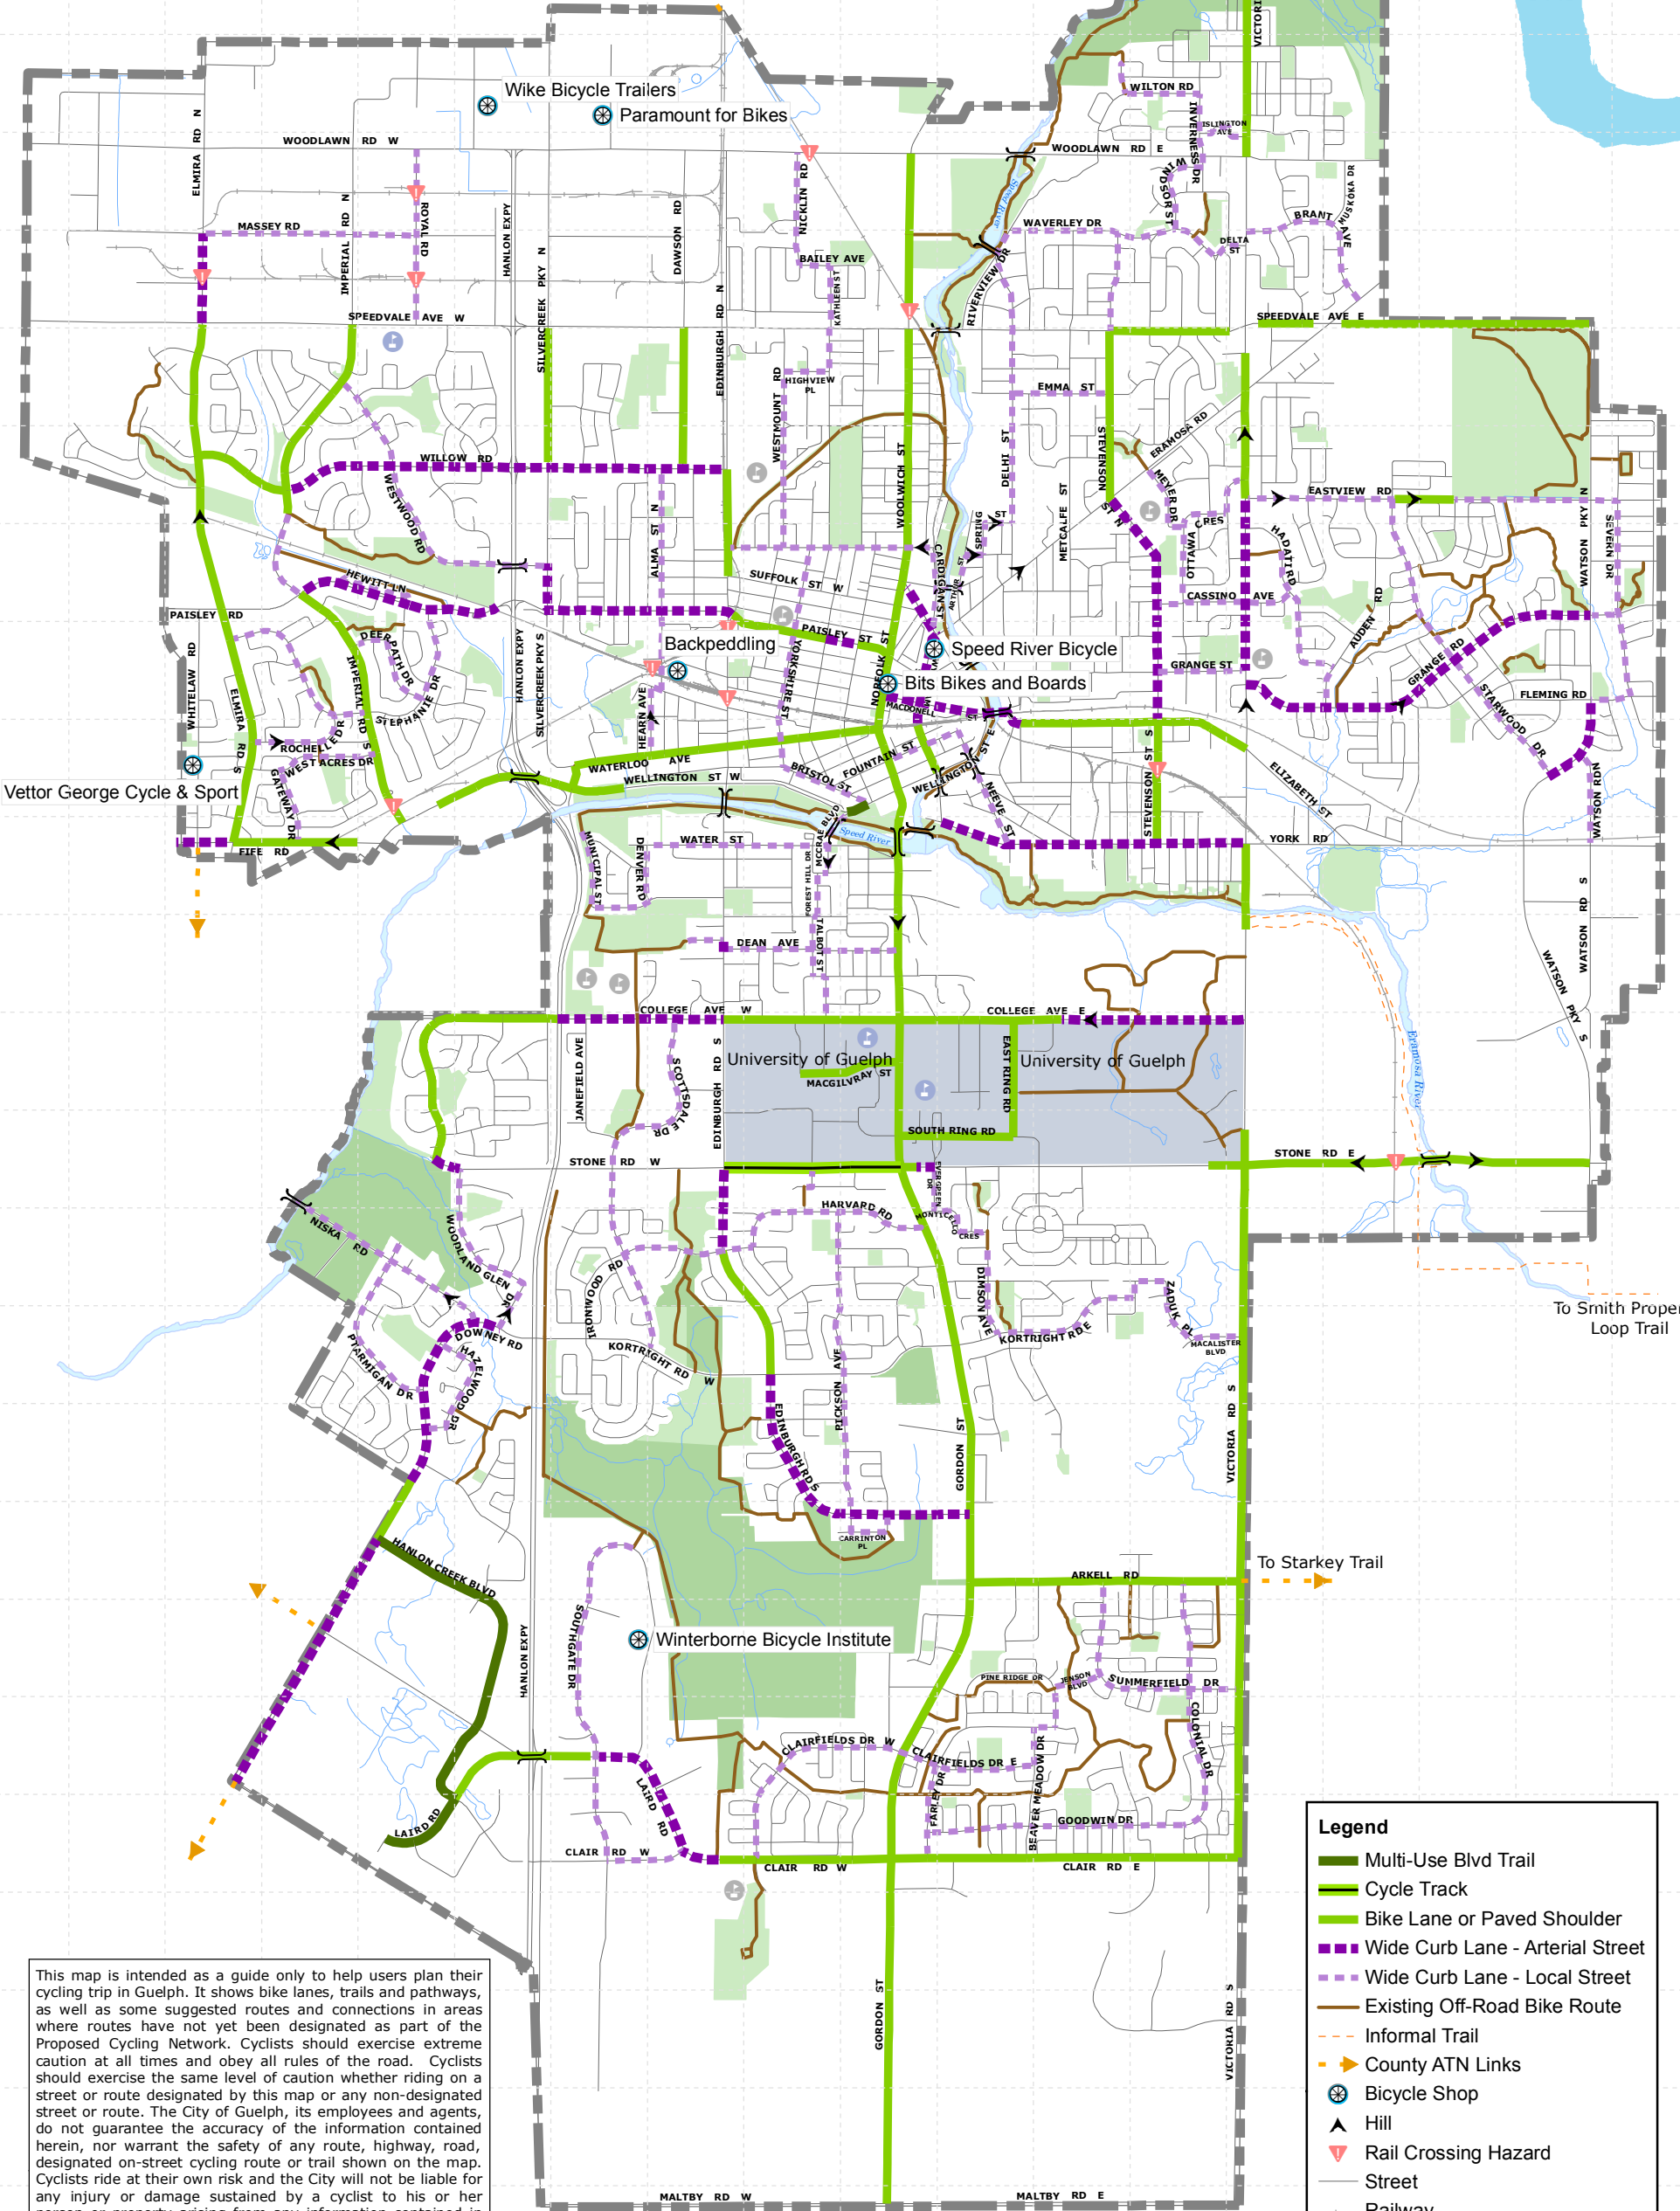

Bicycle-Friendly Guelph

2014 Cycling Map

To Kissing Bridge Trail

GUELPH LAKE

Legend

- Multi-Use Blvd Trail
- Cycle Track
- Bike Lane or Paved Shoulder
- Wide Curb Lane - Arterial Street
- Wide Curb Lane - Local Street
- Existing Off-Road Bike Route
- Informal Trail
- County ATN Links
- Bicycle Shop
- Hill
- Rail Crossing Hazard
- Street
- Railway
- Bridges
- Secondary School
- Post-Secondary School
- City Park
- Conservation Area